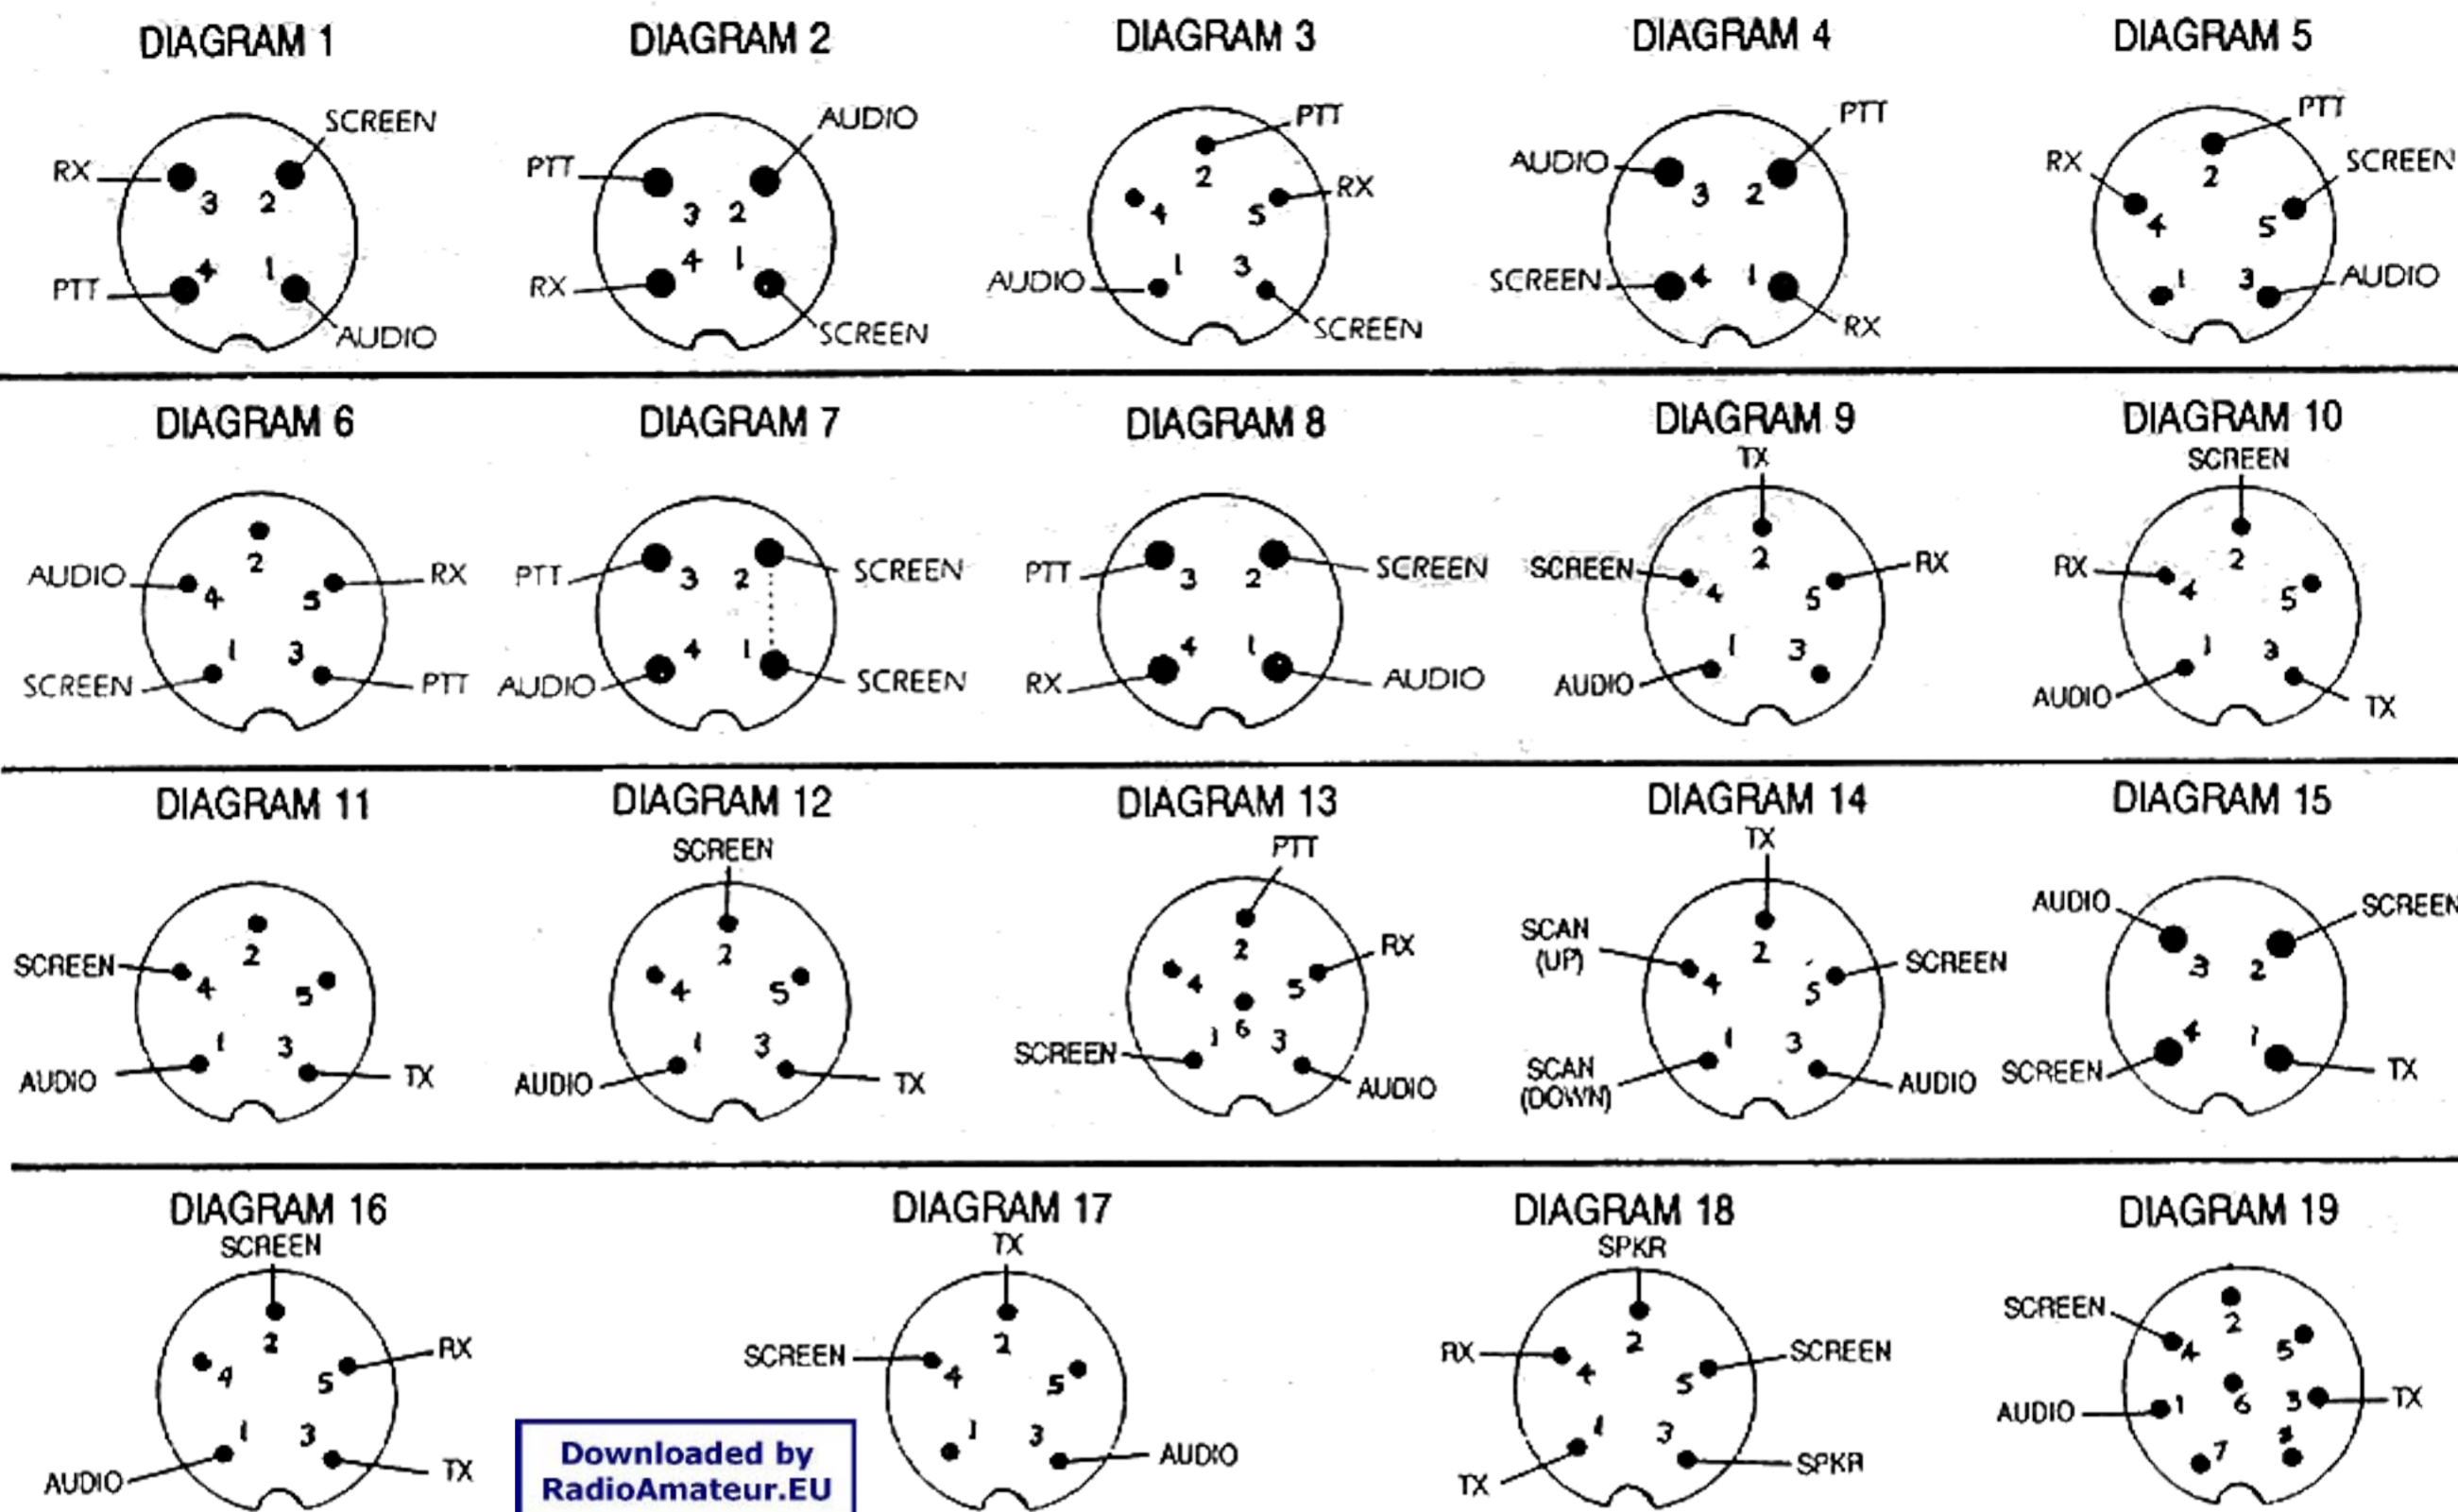

A COMPREHENSIVE GUIDE TO MICROPHONE WIRINGS

We receive many enquiries regarding mike wirings and we hope this listing covers most of the common permutations plus a few oddball ones also. The diagrams illustrated below are of the mike plug solder pin end with the guide at the bottom.

SOME COMMON MIKE CONNECTIONS

MIKE TYPE	AUDIO	PTT	RX	EARTH
ALTAI STD	YELLOW	RED	BLACK	SCREEN
ALTAI POWER	RED	WHITE	BLUE	SCREEN + BLACK
ASTATIC	WHITE	RED	BLACK	SCREEN + BLUE
COBRA	WHITE	RED	BLACK	SCREEN + BLUE
DENSEI	RED	WHITE	BLUE	SCREEN + BLACK
HAMLESON 4200/232	YELLOW	RED	BLUE	SCREEN + BLUE
HAMLESON 4500	RED	YELLOW	RED	SCREEN + BLACK
HAM RELAX	RED	WHITE	BLUE	SCREEN + BLACK
K40	WHITE	RED	BLUE	SCREEN + BLACK
OPEK STD MK	WHITE	RED	BLUE	SCREEN
OPEK POWER MIC	RED	WHITE	BLACK	SCREEN + BLACK
REALISTIC	WHITE	RED	BLUE	SCREEN + BLUE
SADELTA	WHITE	BROWN	GREEN	SCREEN
SOUNDLAB	RED	WHITE	GREEN	SCREEN + BLACK
SIRTEL	RED	WHITE	BLUE	SCREEN + BLACK
TURNER HAND MIKES	WHITE	BLACK	RED	SCREEN
TURNER EXPANDER	WHITE	BLUE	BLACK	SCREEN + RED
VOICELAB	RED	WHITE	BLUE	SCREEN + BLACK