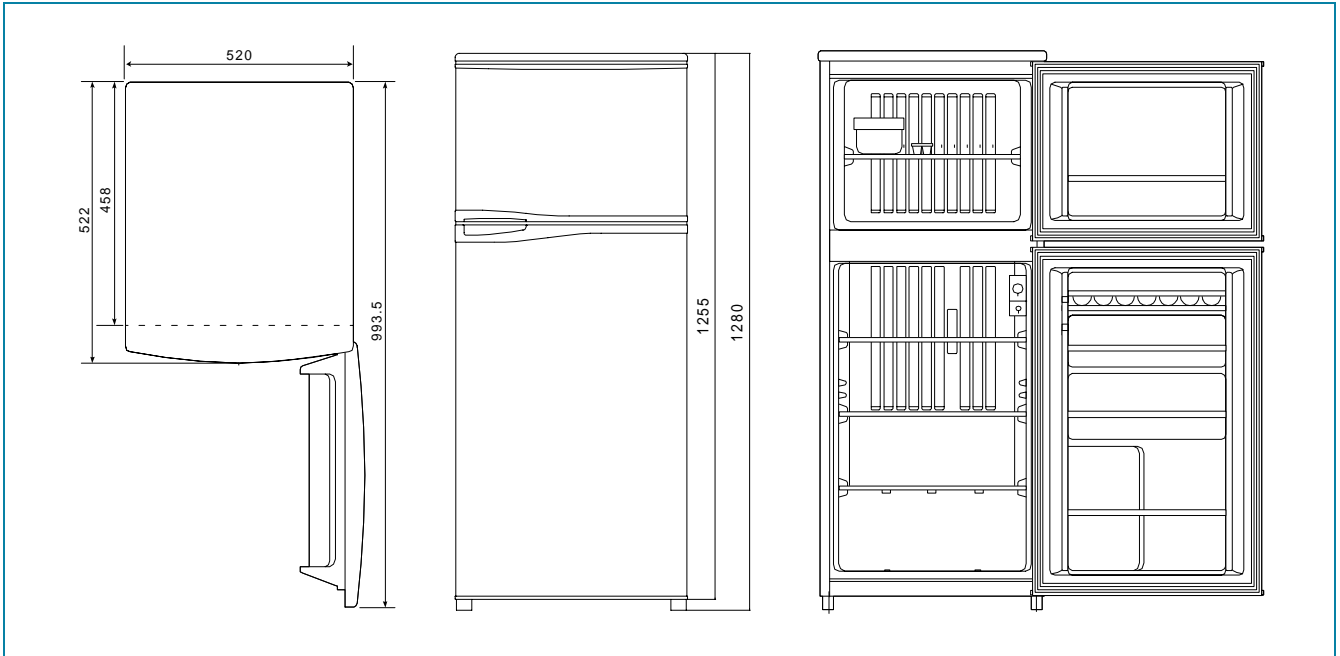

FR-197 LEAFLET

1. EXTERNAL VIEW

2. DOOR COLOR SPECIFICATION

2-1. Assembly Urethan Freezer Door

Refrigerant	R12				R134a			
Color Type	Dull Lamina Sheet	High Glossy lamina sheet	Normal PCM	High Glossy Bright PCM	Dull Lamina Sheet	High Glossy Lamina sheet	Normal PCM	High Glossy Bright PCM
Part Code	×	×	×	3011722710	×	×	×	3011727400

2-2. Assembly Urethan Refrigerator Door

① Key Type

Refrigerant	R12				R134a			
Color Type	Dull Lamina Sheet	High Glossy lamina sheet	Normal PCM	High Glossy Bright PCM	Dull Lamina Sheet	High Glossy Lamina sheet	Normal PCM	High Glossy Bright PCM
Part Code	×	×	×	3011727000	×	×	×	3011727020

② Non Key Type

Refrigerant	R12				R134a			
Color Type	Dull Lamina Sheet	High Glossy lamina sheet	Normal PCM	High Glossy Bright PCM	Dull Lamina Sheet	High Glossy Lamina sheet	Normal PCM	High Glossy Bright PCM
Part Code	×	×	×	3011722810	×	×	×	3011727010

- Other parts is exactly same as FR-195 except the door assembly.
  So, if you want to take an information of other things, please look under FR-386 Service Manual.