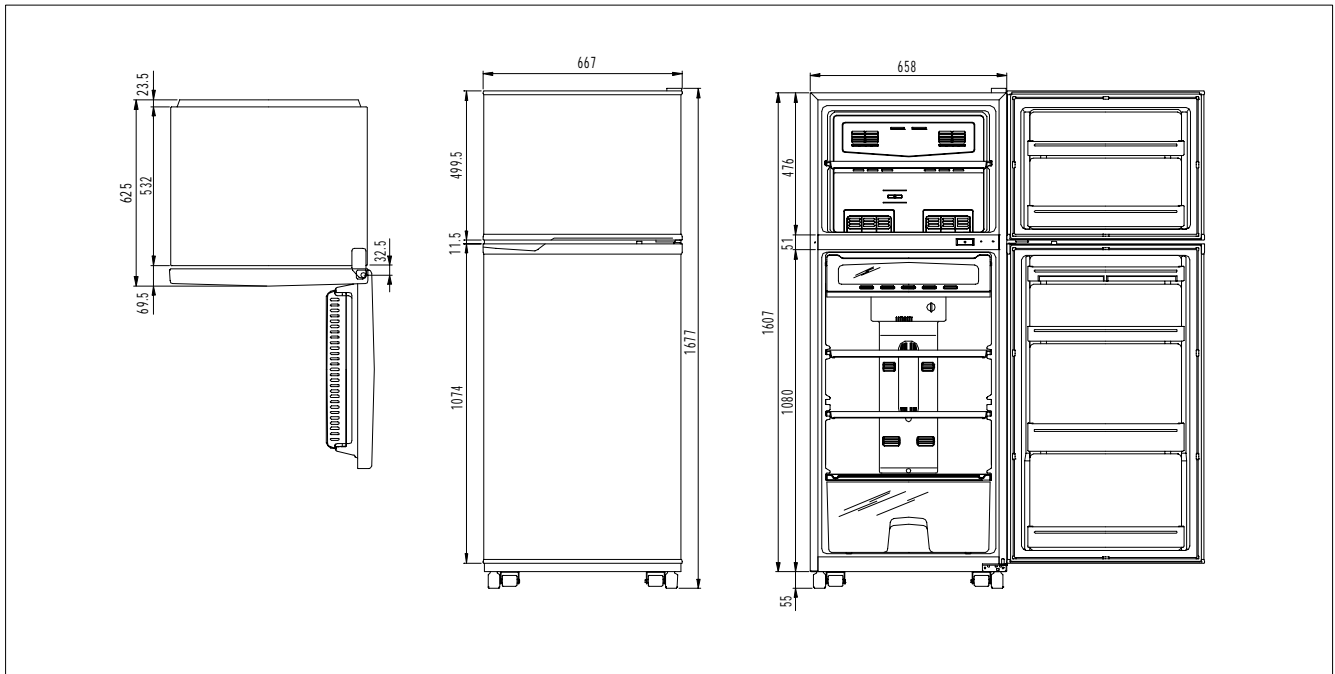

DAEWOO

Service Manual

Refrigerator

Model: FR-3503

DAEWOO ELECTRONICS CO., LTD.

FR-3503 LEAFLET

1. EXTERNAL VIEWS

2. DOOR COLOR SPECIFICATION

2-1. Assembly Urethan Freezer Door

Refrigerant	R12				R134a			
Color Type	Dull Lamina Sheet	High Glossy lamina sheet	Normal PCM	High Glossy Bright PCM	Dull Lamina Sheet	High Glossy Lamina sheet	Normal PCM	High Glossy Bright PCM
Part Code	×	PFFT00N080	×	PFFT00N090	×	PFFT00N085	×	PFFT00N095

2-2. Assembly Urethan Refrigerator Door

1) Key Type

Refrigerant	R12				R134a			
Color Type	Dull Lamina Sheet	High Glossy lamina sheet	Normal PCM	High Glossy Bright PCM	Dull Lamina Sheet	High Glossy Lamina sheet	Normal PCM	High Glossy Bright PCM
Part Code	×	PFRT00N120	×	PFRT00N130	×	PFRT00N125	×	PFRT00N135