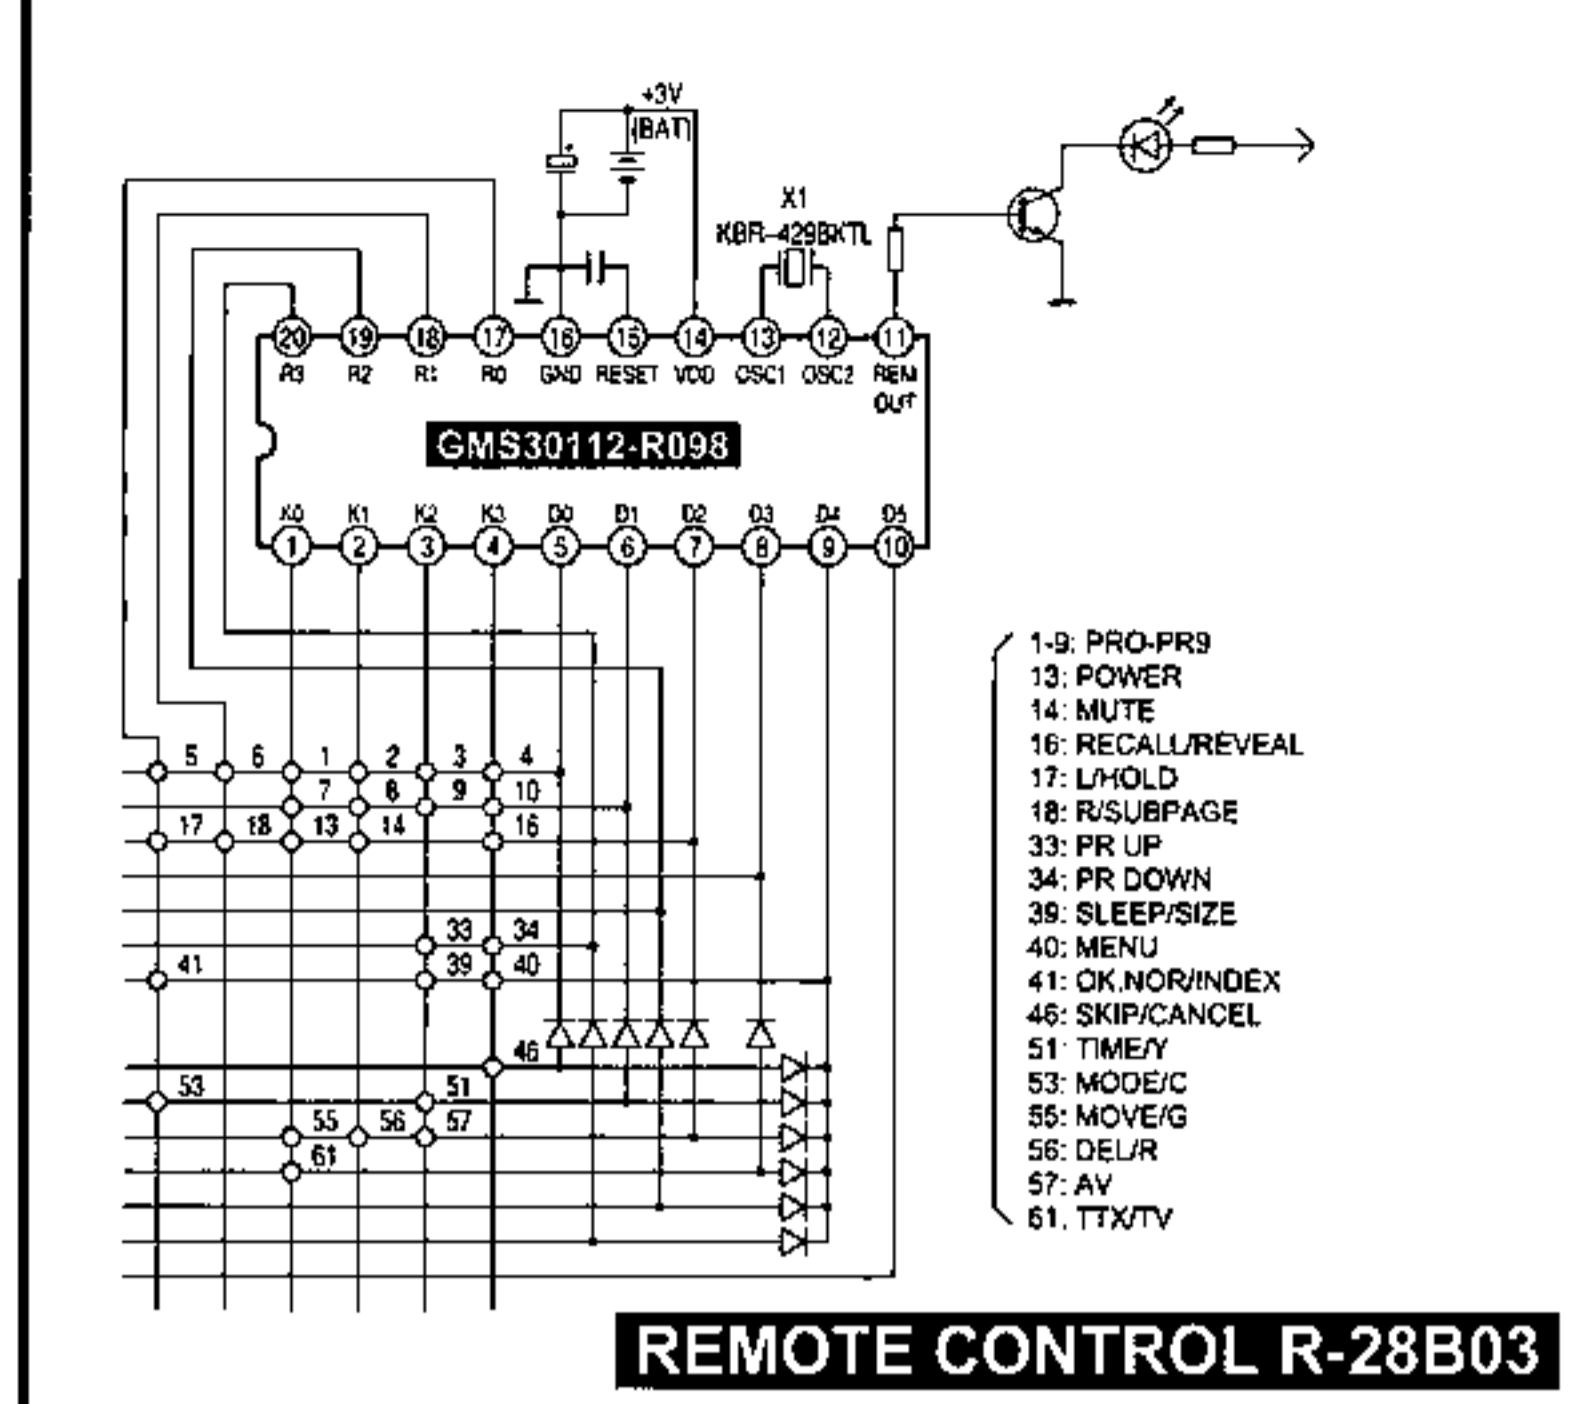

MAIN BOARD

- 1-3: PRO-PR3
- 13: POWER
- 14: MUTE
- 16: RECALL/REVEAL
- 17: L/HOLD
- 18: R/SUBPAGE
- 33: PR UP
- 34: PR DOWN
- 36: SLEEP/SIZE
- 40: MENU
- 41: OK/MORINDEX
- 46: SKIP/CANCEL
- 51: TIME/Y
- 53: MODE/C
- 56: MOVE/G
- 57: AV
- 61: TTX/TV

CAUTION "LIVE MAINS"

COLD

HOT

INTERFACE CONTROL IDENT SWITCHING

SIGNAL CLAMPING LINE MEMORY

SIGNAL CLAMPING LINE MEMORY

SAND CASTLE DETECTOR FREQUENCY PHASE

DRIVER BY 192