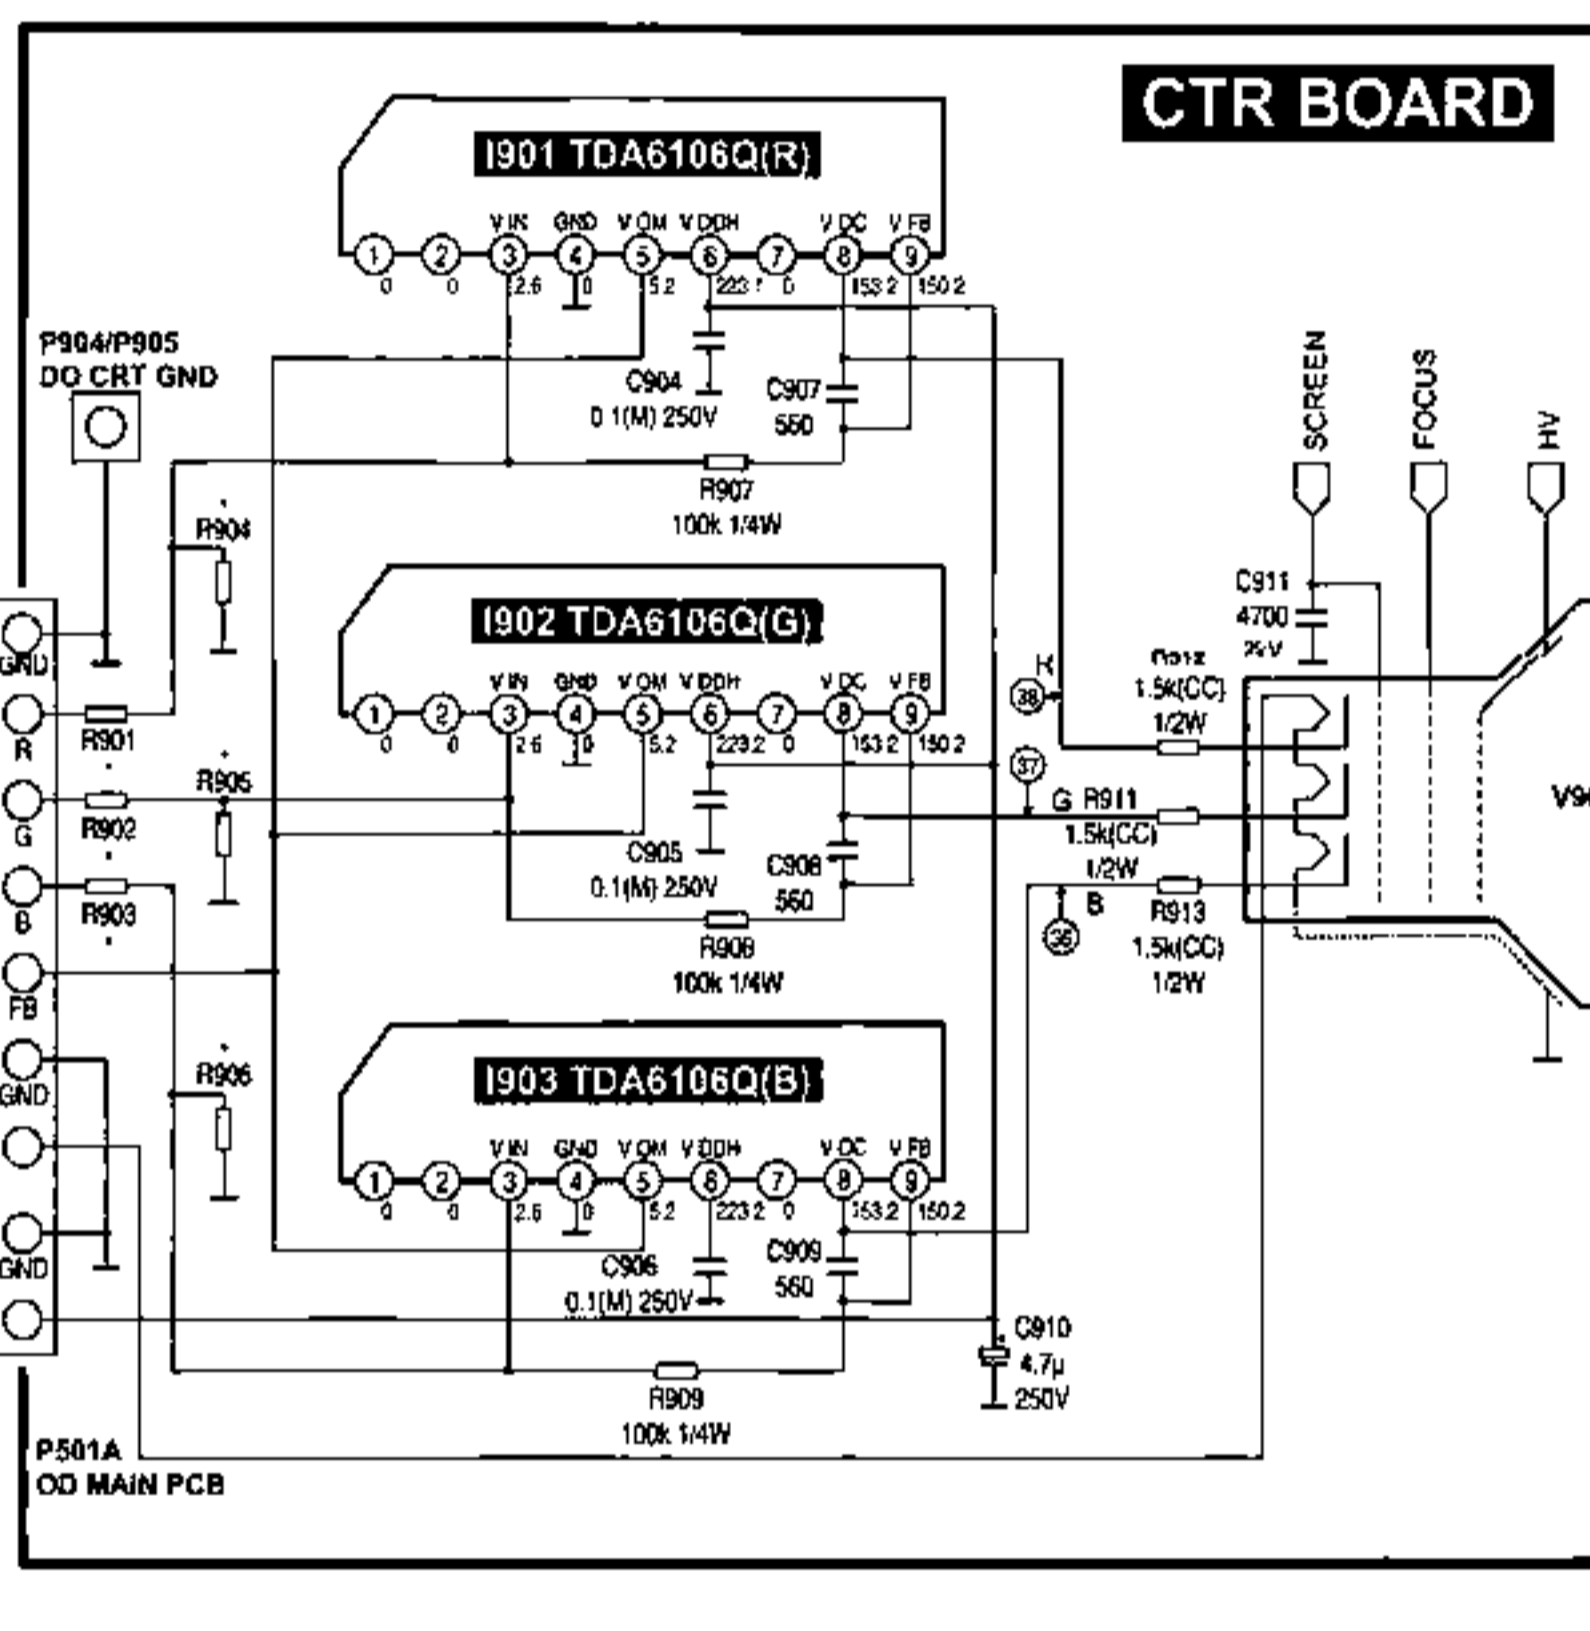

MAIN BOARD

- 1-3: PRO-PR3
- 13: POWER
- 14: MUTE
- 16: RECALL/REVEAL
- 17: L/HOLD
- 18: R/SUBPAGE
- 33: PR UP
- 34: PR DOWN
- 36: SLEEP/SIZE
- 40: MENU
- 41: OK/MORINDEX
- 46: SKIP/CANCEL
- 51: TIME/Y
- 53: MODE/C
- 56: MOVE/G
- 57: AV
- 61: TTX/TV

CAUTION "LIVE MAINS"

COLD

HOT

INTERFACE CONTROL IDENT SWITCHING

SIGNAL CLAMPING LINE MEMORY

SIGNAL CLAMPING LINE MEMORY

SAND CASTLE DETECTOR FREQUENCY PHASE

DRIVER BY 192