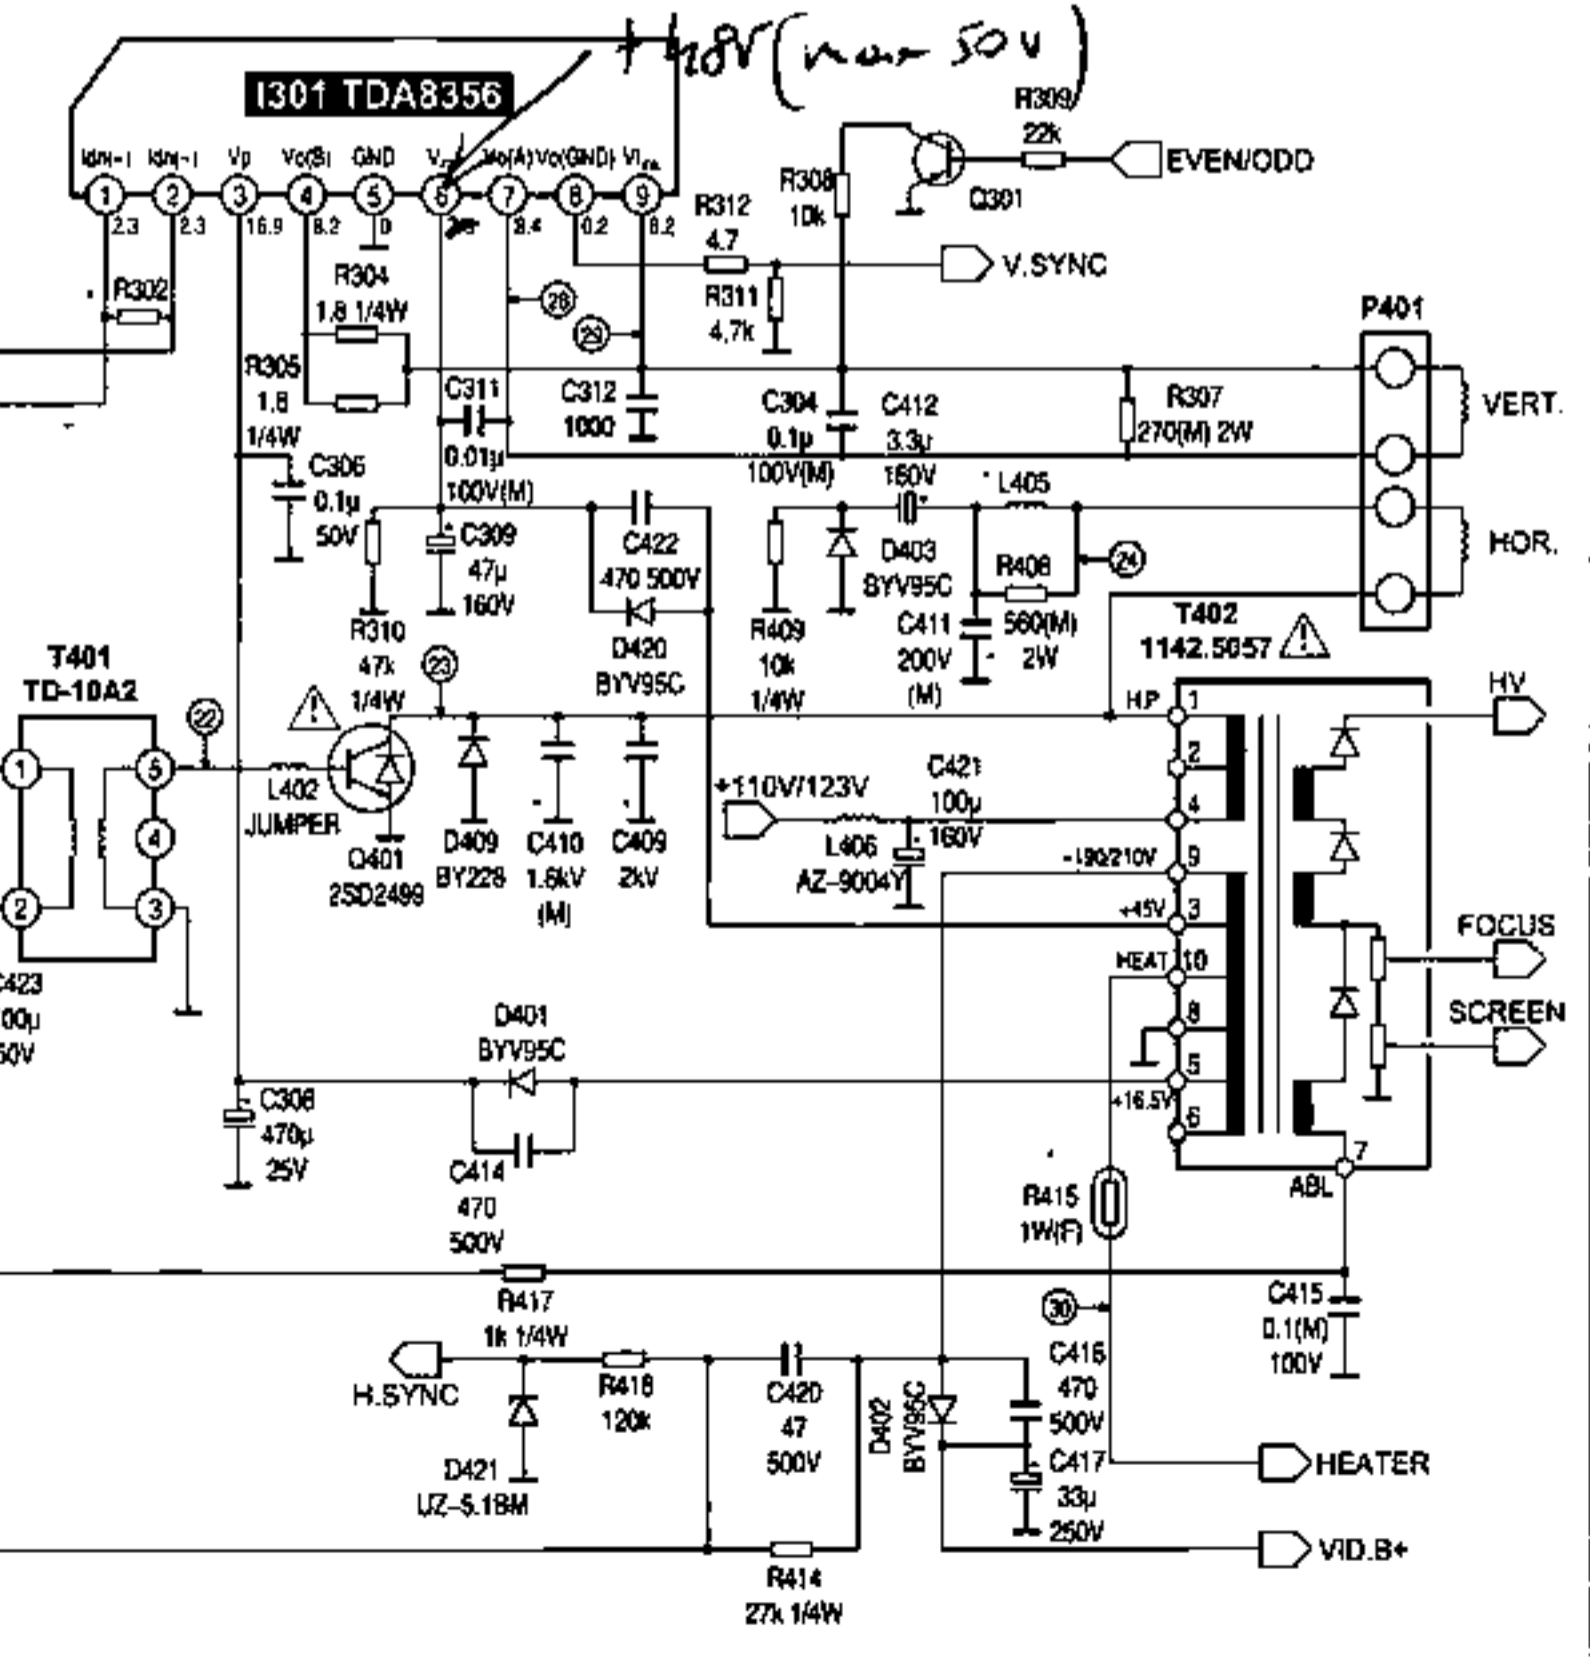

MAIN BOARD

- 1-3: PRO-PR3
- 13: POWER
- 14: MUTE
- 16: RECALL/REVEAL
- 17: L/HOLD
- 18: R/SUBPAGE
- 33: PR UP
- 34: PR DOWN
- 36: SLEEP/SIZE
- 40: MENU
- 41: OK/MORINDEX
- 46: SKIP/CANCEL
- 51: TIME/Y
- 53: MODE/C
- 56: MOVE/G
- 57: AV
- 61: TTX/TV

CAUTION "LIVE MAINS"

COLD

HOT

INTERFACE CONTROL IDENT SWITCHING

SIGNAL CLAMPING LINE MEMORY

SIGNAL CLAMPING LINE MEMORY

SAND CASTLE DETECTOR FREQUENCY PHASE

DRIVER BY 192