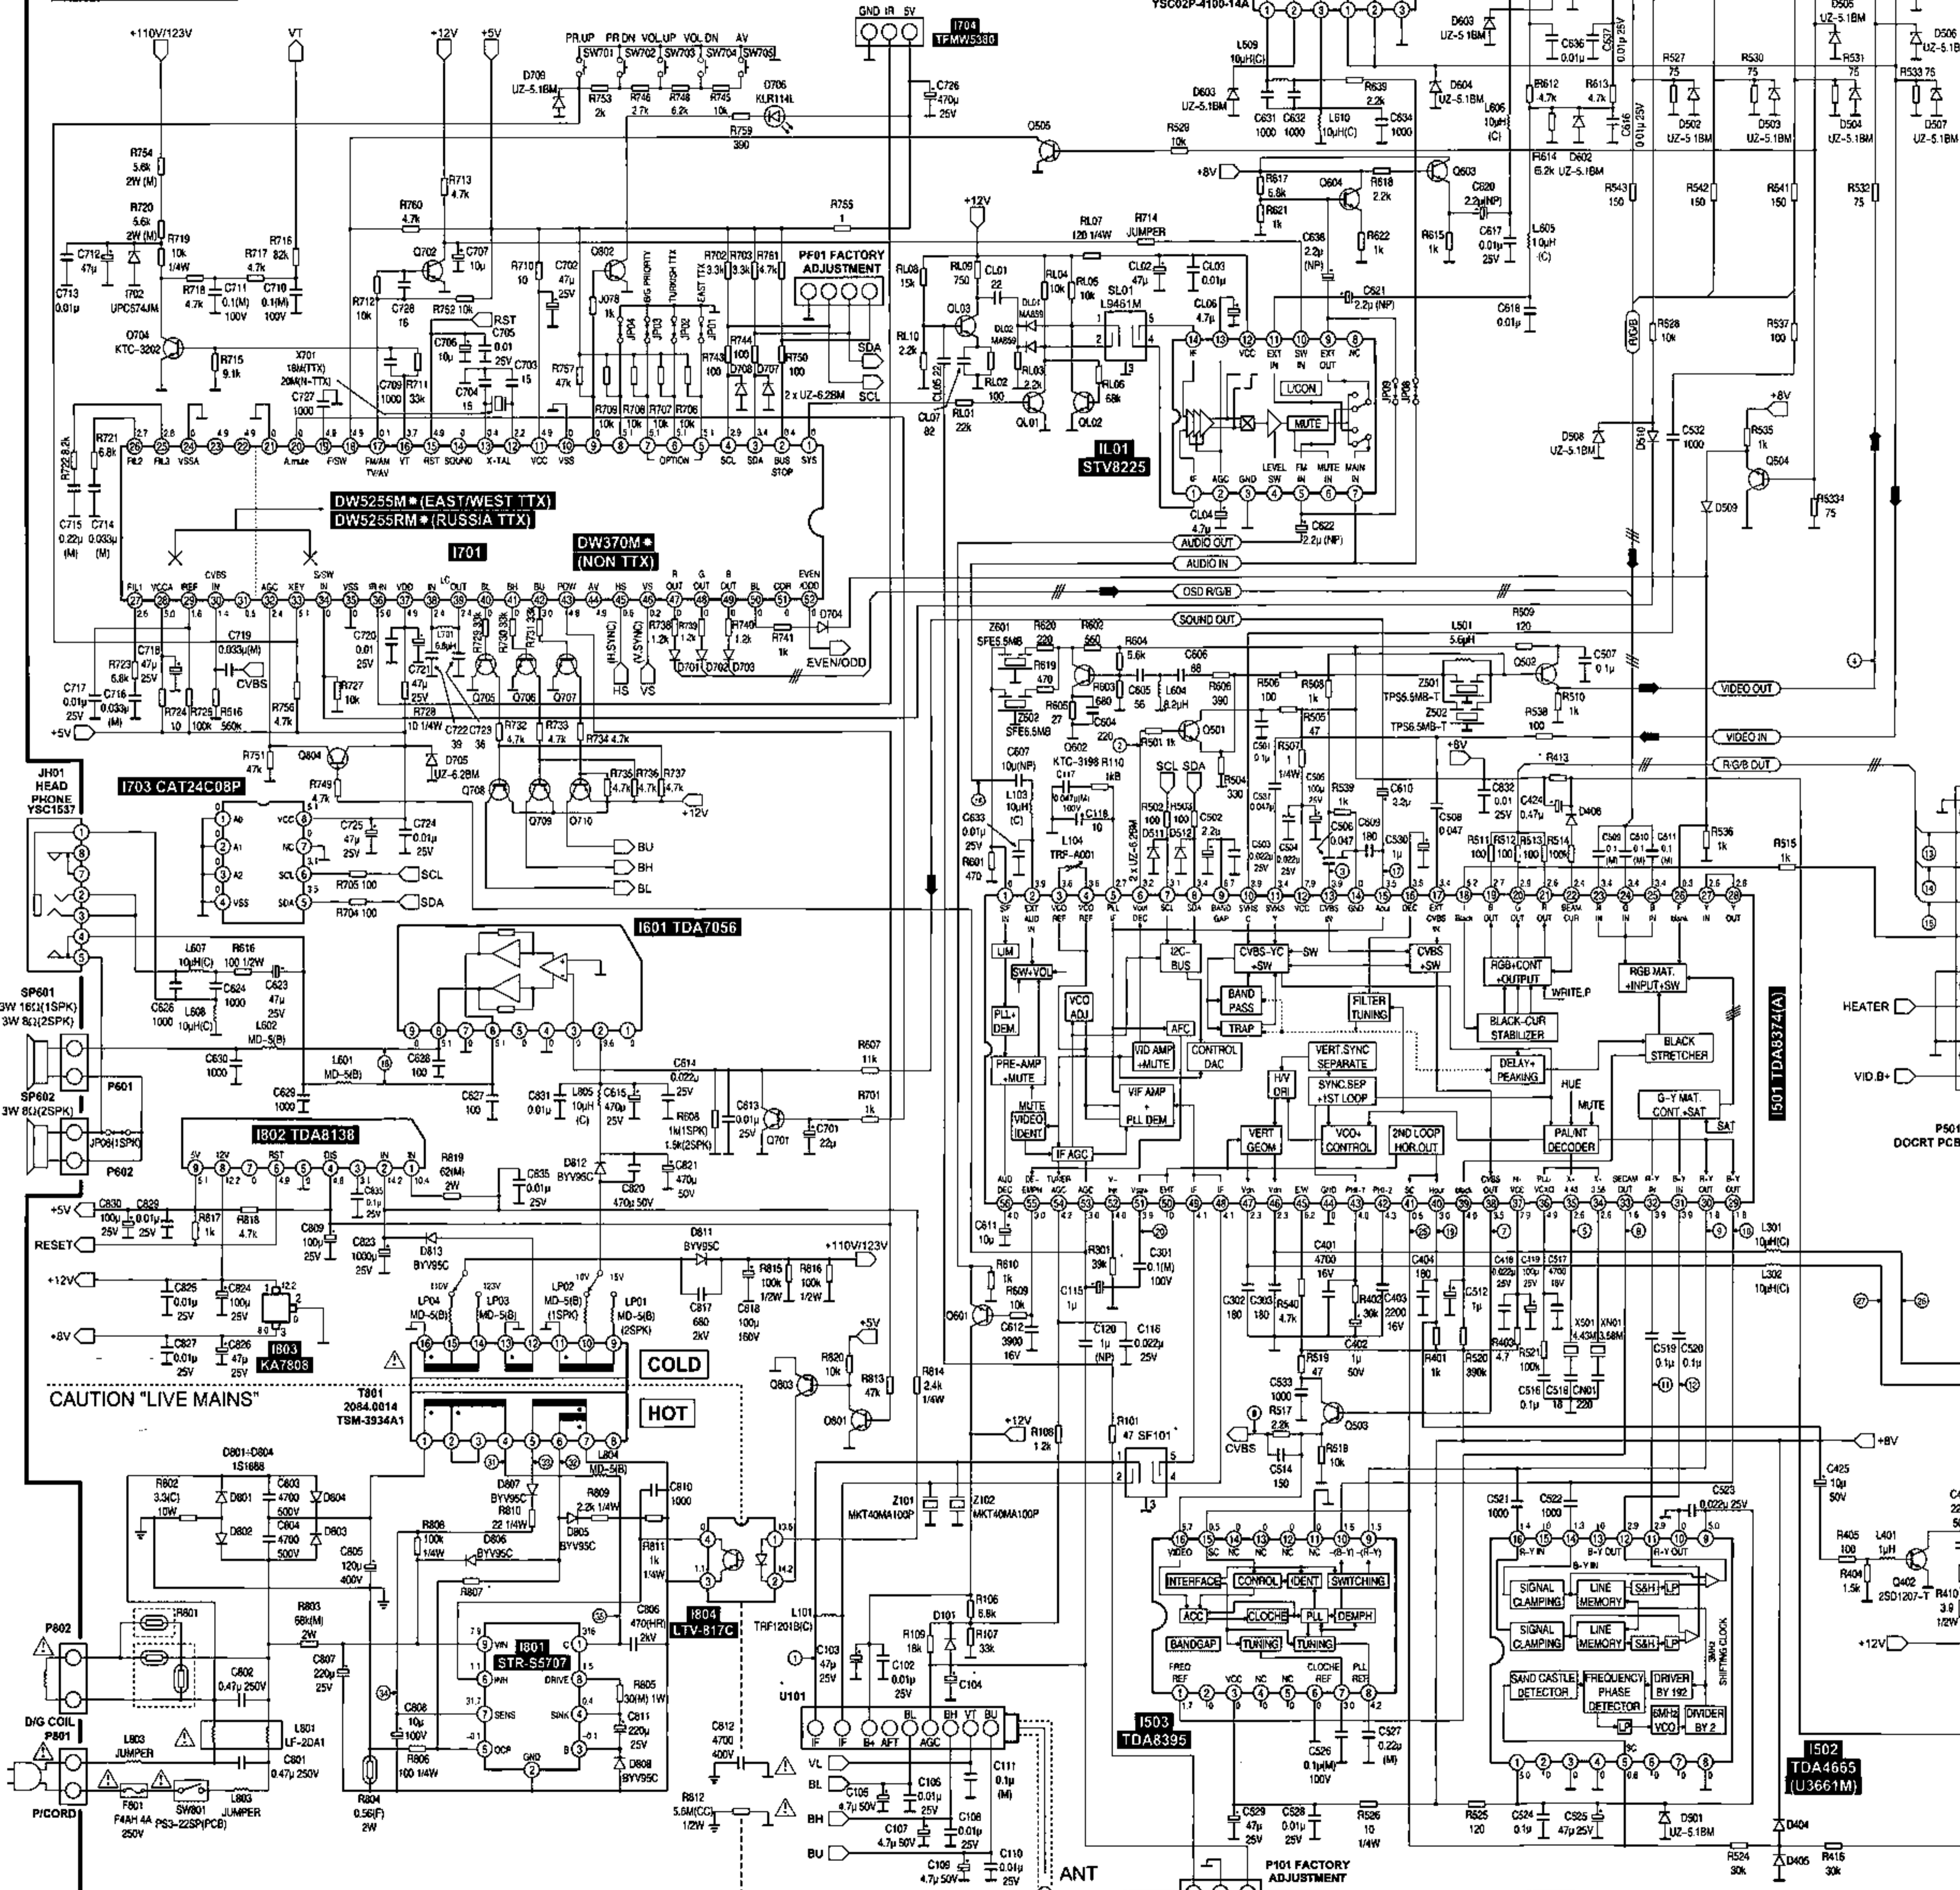

MAIN BOARD

- 1-3: PRO-PR3
- 13: POWER
- 14: MUTE
- 16: RECALL/REVEAL
- 17: L/HOLD
- 18: R/SUBPAGE
- 33: PR UP
- 34: PR DOWN
- 36: SLEEP/SIZE
- 40: MENU
- 41: OK/MORINDEX
- 46: SKIP/CANCEL
- 51: TIME/Y
- 53: MODE/C
- 56: MOVE/G
- 57: AV
- 61: TTX/TV

CAUTION "LIVE MAINS"

COLD

HOT

INTERFACE CONTROL IDENT SWITCHING

SIGNAL CLAMPING LINE MEMORY

SIGNAL CLAMPING LINE MEMORY

SAND CASTLE DETECTOR FREQUENCY PHASE

DRIVER BY 192